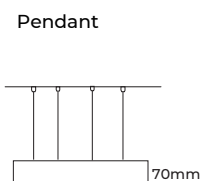

Single Line Diagram