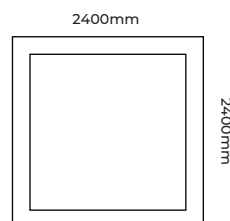

Single Line Diagram